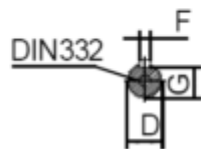

Data Sheet

Article number: 250300110616

Description: Kleedrive T3C 90L-6 1.1KW 900 rpm
3x230/400V 50HZ IP55 B14 Eff=81%

Measures

A = 140	F = 8	P = 140
AA = 178	G = 20	R = 0
AC = Ø176	H = 90	S = -
AD = 231	HD = 141	T = M8
B = 125	K = Ø10	TBH = 114
C = 56	L = 345	TBS = 61.5
D = Ø24	M = 115	TBW = 114
E = 50	N = 95	